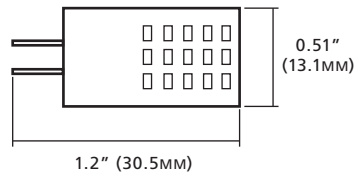

RoHS Compliant:

Contains no mercury or lead

Warranty: 3 Years

» **RoHS Compliant**

» **Dimmable¹ on all standard commercial dimmers**

DESCRIPTION

Array LED G4 are Bi-Pin replacement bulbs used for accent lighting, vanity lighting, and marquee applications in both interior and exterior fixtures. The Array LED G4 are equivalent to a 10 watt white quartz G4 bulb. Worldwide patent pending SELECTIVE HEAT SINK TECHNOLOGY™ (SHS) ensures reliable operation for 20,000 hours which makes these lamps ideal for long duty cycle, "always-on" applications and/or hard to reach locations. The Array LED G4 are available in cool white (6500K), natural white (5000K), and warm white (3000K).

¹ minimum load requirements must be met depending on the type of dimmer and circuit. Please refer to the dimming compatibility chart at the arraylighting.com website.

COLOR	WATTS	LUMENS	CRI	RATED LIFE
Cool White (6500K)	1.2	95	75	20,000 Hours
Natural White (5000K)	1.2	90	77	20,000 Hours
Warm White (3000K)	1.2	85	80	20,000 Hours

ORDERING INFORMATION

MODEL

AAC - AC

ADC - DC

TYPE

10G4 -
12V REPLACEMENT LAMP

COLOR

WW - 3000K (WARM WHITE)

NW - 5000K (NATURAL WHITE)

CW - 6500K (COOL WHITE)

Ordering Example: **ADC10G4WW**